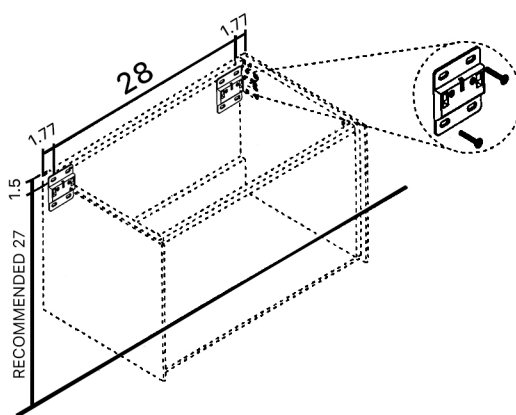

LUCENT

Model: Lucent Single

Category: Vanity

Material: Wood + Crystal

Dimensions: 32"(L) x 19"(W) x 18.1"(H)

Description: Luxury crystal bathroom vanity in gold black finish

*Numbers are in inches

SCHEDA MONTAGGIO ASSEMBLY INSTRUCTIONS

Prastra per fissaggio a parete
Wall-mounting plate

Stop per fissaggio a parete
Plug for wall-mounting plate

①

Smontaggio Cassetto premendo leve di sgancio
Disassemble drawer by pressing release clips

②

Fissaggio piastre a parete
Plate fixing on wall

③

Ancoraggio e registrazione della consolle
Unit anchoring and adjustment

④

installazione del piano ed inserimento
del cassetto su guida
Top board fixing on frame and drawer onto rails