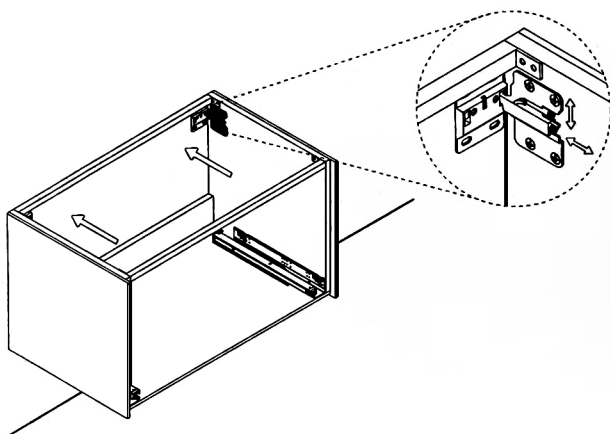

LUCENT

Model: Lucent Single

Category: Vanity

Material: Wood + Crystal

Dimensions: 32"(L) x 19"(W) x 18.1"(H)

Description: Luxury crystal bathroom vanity in gold black finish

*Numbers are in inches

SCHEDA MONTAGGIO ASSEMBLY INSTRUCTIONS

Prastra per fissaggio a parete
Wall-mounting plate

Stop per fissaggio a parete
Plug for wall-mounting plate

①

Smontaggio Cassetto premendo leve di sgancio
Disassemble drawer by pressing release clips

②

Fissaggio piastre a parete
Plate fixing on wall

③

Ancoraggio e registrazione della consolle
Unit anchoring and adjustment

④

installazione del piano ed inserimento
del cassetto su guida
Top board fixing on frame and drawer onto rails