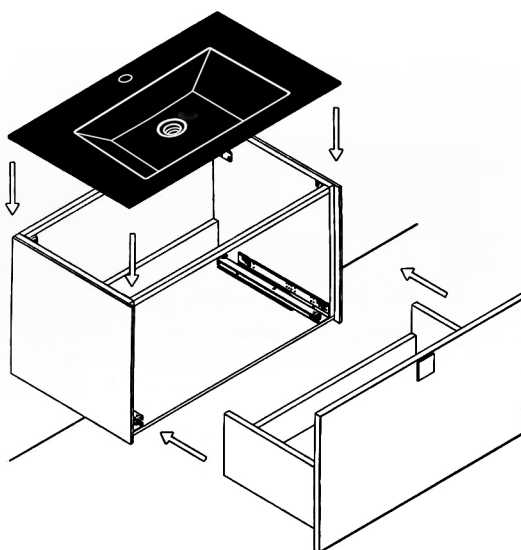

LUCENT

Model: Lucent Single

Category: Vanity

Material: Wood + Crystal

Dimensions: 32"(L) x 19"(W) x 18.1"(H)

Description: Luxury crystal bathroom vanity in gold black finish

*Numbers are in inches

SCHEDA MONTAGGIO ASSEMBLY INSTRUCTIONS

Prastra per fissaggio a parete
Wall-mounting plate

Stop per fissaggio a parete
Plug for wall-mounting plate

①

Smontaggio Cassetto premendo leve di sgancio
Disassemble drawer by pressing release clips

②

Fissaggio piastre a parete
Plate fixing on wall

③

Ancoraggio e registrazione della consolle
Unit anchoring and adjustment

④

installazione del piano ed inserimento
del cassetto su guida
Top board fixing on frame and drawer onto rails