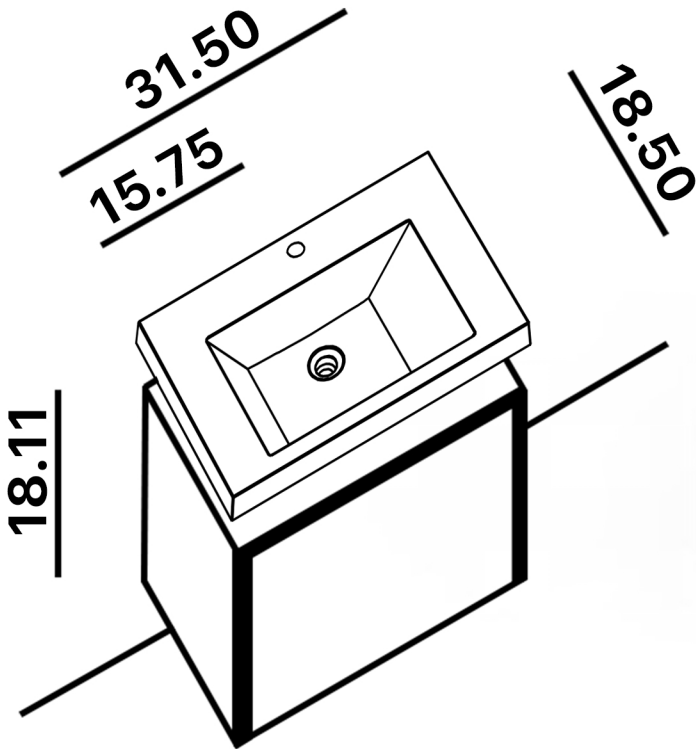

LUCENT

Model: Lucent Single

Category: Vanity

Material: Wood + Crystal

Dimensions: 32"(L) x 19"(W) x 18.1"(H)

Description: Luxury crystal bathroom vanity in gold black finish

*Numbers are in inches

SCHEDA MONTAGGIO ASSEMBLY INSTRUCTIONS

Prastra per fissaggio a parete
Wall-mounting plate

Stop per fissaggio a parete
Plug for wall-mounting plate

①

Smontaggio Cassetto premendo leve di sgancio
Disassemble drawer by pressing release clips

②

Fissaggio piastre a parete
Plate fixing on wall