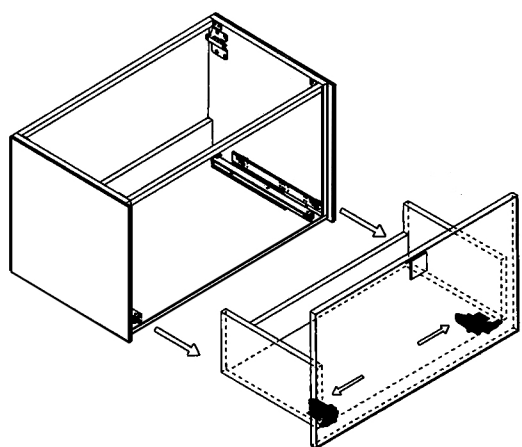

LUCENT

Model: Lucent Single

Category: Vanity

Material: Wood + Crystal

Dimensions: 32"(L) x 19"(W) x 18.1"(H)

Description: Luxury crystal bathroom vanity in gold black finish

*Numbers are in inches

SCHEDA MONTAGGIO ASSEMBLY INSTRUCTIONS

Prastra per fissaggio a parete
Wall-mounting plate

Stop per fissaggio a parete
Plug for wall-mounting plate

①

Smontaggio Cassetto premendo leve di sgancio
Disassemble drawer by pressing release clips

②

Fissaggio piastre a parete
Plate fixing on wall