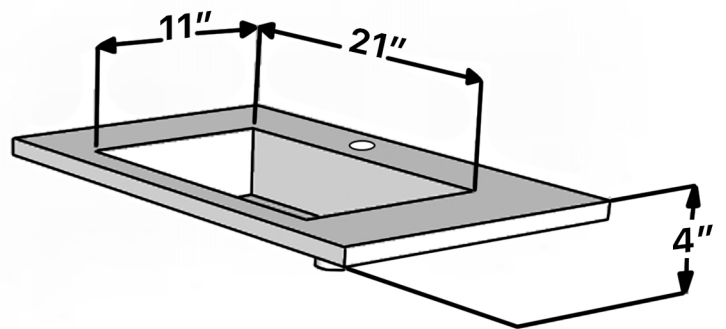

LUCENT

Model: Lucent Single

Category: Vanity

Material: Wood + Crystal

Dimensions: 32"(L) x 19"(W) x 18.1"(H)

Description: Luxury crystal bathroom vanity in gold black finish

*Numbers are in inches

SCHEDA MONTAGGIO ASSEMBLY INSTRUCTIONS

Prastra per fissaggio a parete
Wall-mounting plate

Stop per fissaggio a parete
Plug for wall-mounting plate

①

Smontaggio Cassetto premendo leve di sgancio
Disassemble drawer by pressing release clips

②

Fissaggio piastre a parete
Plate fixing on wall